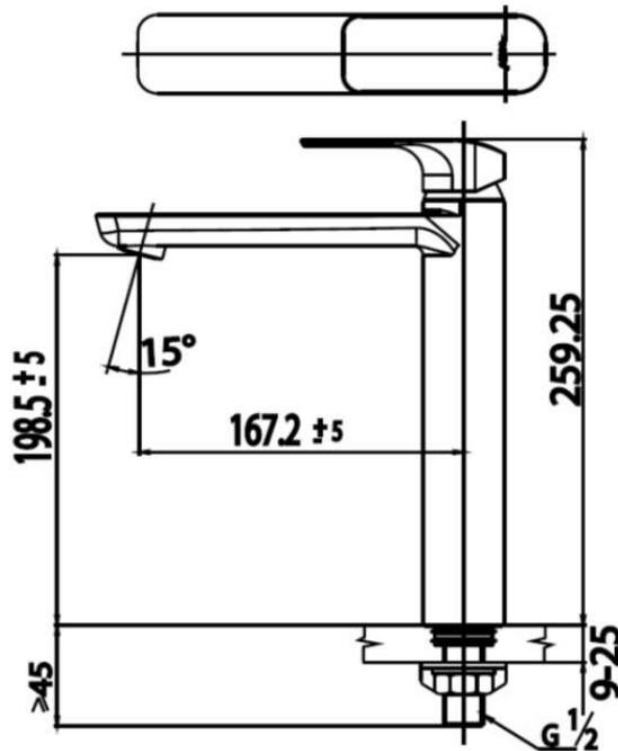

Brand : COTTO, Thailand
 Name : Scirroco washbowl tap
 Item Code : CT1143AY#WH
 Designer :
 Color / Finish: Matt White
 Dimensions : 450 x 450 x 170mm

Product info:
 • Washbowl tap
 • With pop-up waste

Add-ons:
 • Angle valve ½ x ½
 • Flexible hose ½ x ½

Flushing of pipe must be done before fittings are installed. Failure to do so voids the warranty.
 Follow cleaning instructions and avoid using any harmful chemicals.
 All information is for reference only. Installation shall always be based on the specs provided with actual delivered items.
 For more info, visit www.sanitecph.com